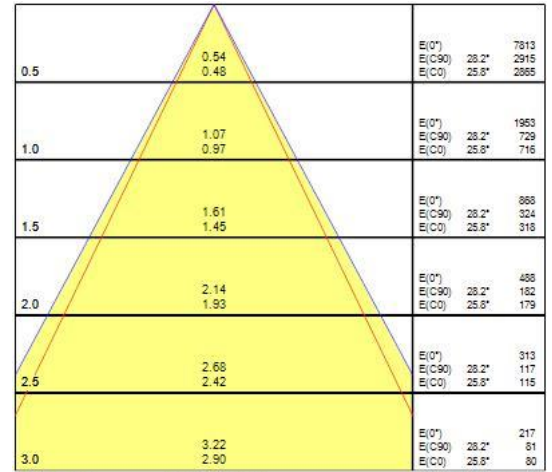

LIGHT OUTPUT

8750 lm

INGRESS PROTECTION

IP 54

COMPLIANCES

ICAO Annex 14 Vol. II Heliports
 EASA ADR

Distance [m] Cone diameter [m] Illuminance [lx]
 — C0 - C180 (Half beam angle: 51.6°)
 — C90 - C270 (Half beam angle: 56.4°)