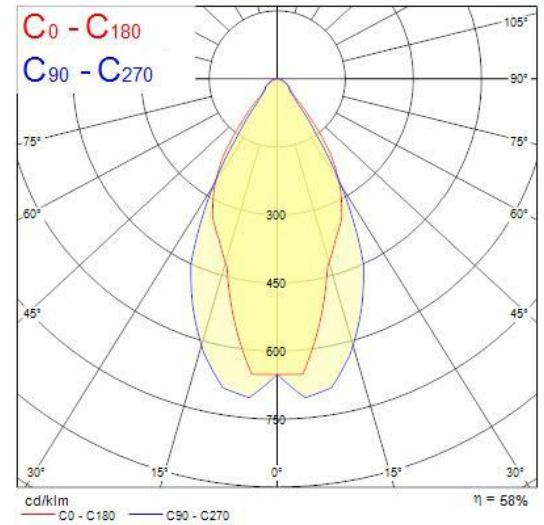

LIGHT OUTPUT

8750 lm

INGRESS PROTECTION

IP 54

COMPLIANCES

ICAO Annex 14 Vol. II Heliports
 EASA ADR

Distance [m] Cone diameter [m] Illuminance [lx]
 — C0 - C180 (Half beam angle: 51.6°)
 — C90 - C270 (Half beam angle: 56.4°)