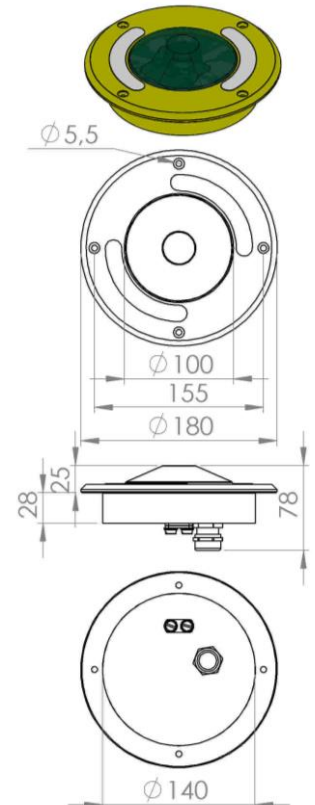

OMNIDIRECTIONAL INSET LIGHT LED TECHNOLOGY

For direct installation onto the helideck

ENCLOSURE	Aluminium body, chromate conversion and powder coating. Sealed for life
DIMENSIONS	Ø180 x 78 mm (only 25mm above deck)
WEIGHT	1,5 Kg
LENS	Borosilicate glass, roll over type
CABLE	Standard: 1x M20 cable gland with 1,5m cable
LIGHT SOURCE	High power LED Green (White, Blue, Yellow or Red also available on request)
POWER CONSUMPTION	5 watt
EXPECTED LIFETIME	>75.000 hours
POWER SUPPLY	90-255VAC or 9-36 V AC/DC (optional)
LIGHT OUTPUT	>32 cd
AMBIENT TEMPERATURE	-40 °C to + 60 °C
INGRESS PROTECTION	IP 67
COMPLIANCES	ICAO Annex 14 Vol. II UK CAP 437 IMO 2009 MODU CODE EASA ADR