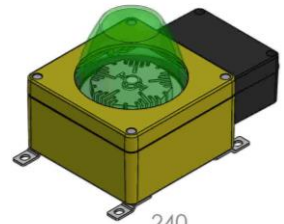

HA-OSH 11 PERIMETER LIGHT

LED TECHNOLOGY ATEX ZONE 2

HA-OSH 11 Helideck Perimeter Light

ENCLOSURE	Aluminium body, colour: yellow RAL 1021, chromate conversion and powder coating
DIMENSIONS	160 x 240 x 175 mm
WEIGHT	4,5 Kg
LENS	Borosilicate glass tempered (Green)
CABLE GLAND	2x M20 standard
LIGHT SOURCE	High brightness LED
POWER CONSUMPTION	5 watt
EXPECTED LIFETIME	>75.000 hours
POWER SUPPLY	90-264VAC 50/60 Hz
LIGHT OUTPUT	>30 cd
AMBIENT TEMPERATURE	-40 °C to + 60 °C
INGRESS PROTECTION	IP 66
COMPLIANCES	UK CAP 437 ICAO Annex 14 Vol. II Atex zone 2 ATEX II 3 G Ex nA IIC T5 IMO 2009 MODU CODE