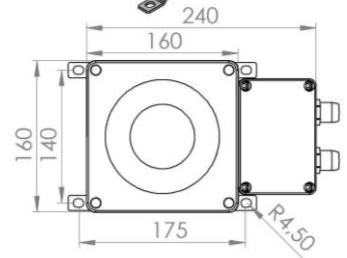

HA-OSH 11 PERIMETER LIGHT

LED TECHNOLOGY ATEX ZONE 2

HA-OSH 11 Helideck Perimeter Light

ENCLOSURE	Aluminium body, colour: yellow RAL 1021, chromate conversion and powder coating
DIMENSIONS	160 x 240 x 175 mm
WEIGHT	4,5 Kg
LENS	Borosilicate glass tempered (Green)
CABLE GLAND	2x M20 standard
LIGHT SOURCE	High brightness LED
POWER CONSUMPTION	5 watt
EXPECTED LIFETIME	>75.000 hours
POWER SUPPLY	90-264VAC 50/60 Hz
LIGHT OUTPUT	>30 cd
AMBIENT TEMPERATURE	-40 °C to + 60 °C
INGRESS PROTECTION	IP 66
COMPLIANCES	UK CAP 437 ICAO Annex 14 Vol. II Atex zone 2 ATEX II 3 G Ex nA IIC T5 IMO 2009 MODU CODE