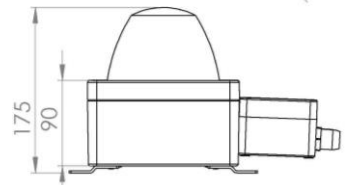

HA-OSH 11 PERIMETER LIGHT

LED TECHNOLOGY ATEX ZONE 2

HA-OSH 11 Helideck Perimeter Light

ENCLOSURE	Aluminium body, colour: yellow RAL 1021, chromate conversion and powder coating
DIMENSIONS	160 x 240 x 175 mm
WEIGHT	4,5 Kg
LENS	Borosilicate glass tempered (Green)
CABLE GLAND	2x M20 standard
LIGHT SOURCE	High brightness LED
POWER CONSUMPTION	5 watt
EXPECTED LIFETIME	>75.000 hours
POWER SUPPLY	90-264VAC 50/60 Hz
LIGHT OUTPUT	>30 cd
AMBIENT TEMPERATURE	-40 °C to + 60 °C
INGRESS PROTECTION	IP 66
COMPLIANCES	UK CAP 437 ICAO Annex 14 Vol. II Atex zone 2 ATEX II 3 G Ex nA IIC T5 IMO 2009 MODU CODE