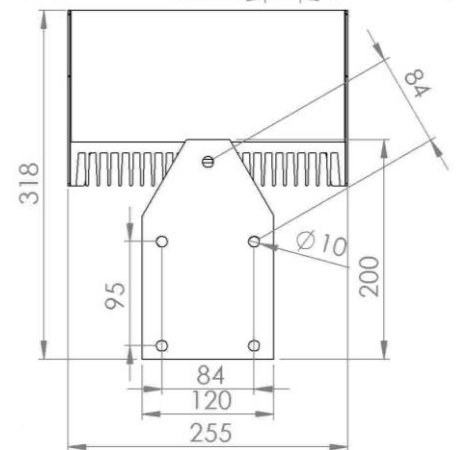

MATERIAL Marine grade aluminium (Powder coated)

COLOUR RAL 9006 (metallic grey)

DIMENSIONS 318x255x131mm

WEIGHT 3,5 Kg

POWER CONSUMPTION 50 W

POWER SUPPLY 100-240 VAC

LIGHT OUTPUT >15000 Cd

LIGHT COLOUR 6000k

INGRESS PROTECTION IP 67

COMPLIANCES ICAO Annex 14 Vol. II Heliports

EASA ADR Heliports

FAA AC 150/5390-2c

UK CAP 437

HS CODE (CUSTOMS TARIFF) 94054031

Holland Aviation

Daniëlsweg 40