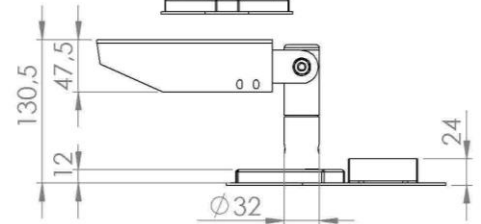

MATERIAL Marine grade aluminium (Powder coated)

COLOUR RAL 9006 (metallic grey)

DIMENSIONS 318x255x131mm

WEIGHT 3,5 Kg

POWER CONSUMPTION 50 W

POWER SUPPLY 100-240 VAC

LIGHT OUTPUT >15000 Cd

LIGHT COLOUR 6000k

INGRESS PROTECTION IP 67

COMPLIANCES ICAO Annex 14 Vol. II Heliports

EASA ADR Heliports

FAA AC 150/5390-2c

UK CAP 437

HS CODE (CUSTOMS TARIFF) 94054031

Holland Aviation

Daniëlsweg 40