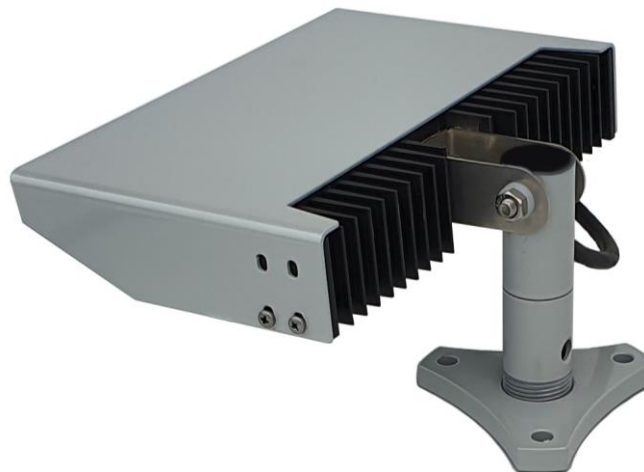

DATASHEET:

HA-HELIFLO

LED HELIPORT FLOODLIGHT

HA-Heliflo is a Heliport Floodlight, TLOF Floodlighting, washing light. Complete with anti-glare shield and frangible mount.

HA-Heliflo is suitable for ATEX zone 2:

CE II 3 G Ex mc IIC T6 Gc

MATERIAL Marine grade aluminium (Powder coated)

COLOUR RAL 9006 (metallic grey)

DIMENSIONS 318x255x131mm

WEIGHT 3,5 Kg

POWER CONSUMPTION 50 W

POWER SUPPLY 100-240 VAC

LIGHT OUTPUT >15000 Cd

LIGHT COLOUR 6000k

INGRESS PROTECTION IP 67

COMPLIANCES ICAO Annex 14 Vol. II Heliports

EASA ADR Heliports

FAA AC 150/5390-2c

UK CAP 437

HS CODE (CUSTOMS TARIFF) 94054031

Holland Aviation

Daniëlsweg 40

4451 HW Heinkenszand

The Netherlands

TEL: +31 (0)113 613467

Fax: +31 (0)113 613570

Email: info@hollandaviation.com

www.hollandaviation.com