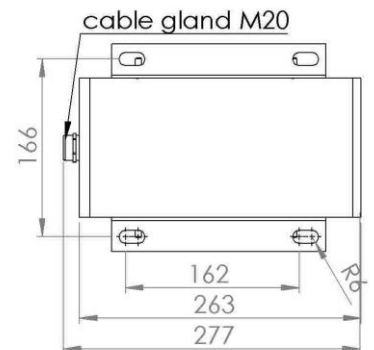

### LED HELIDECK FLOODLIGHT

HA-OSFX L12 is a Helideck Floodlight for Zone 2

MATERIAL	Marine grade aluminium (Powder coated)
COLOUR	RAL 9006 (metallic grey)
DIMENSIONS	277x194x162mm
WEIGHT	5 Kg
FRONT COVER	10mm safety glass EN 12150
OPTICS	Borosilicate glass
CABLE	Extension power cord (50cm) to a junction box with 2x M20 cable gland (M25 cable gland optional)
POWER CONSUMPTION	10 W
POWER SUPPLY	85-277 VAC, 50/60Hz
LIGHT SOURCE	LED
LIGHT OUTPUT	>15.000 Cd
INGRESS PROTECTION	IP 67
COMPLIANCES	ICAO Annex 14 Vol. II Heliports EASA ADR Heliports UK CAP 437 ATEX Zone 2
HS CODE (CUSTOMS TARIFF)	94054031