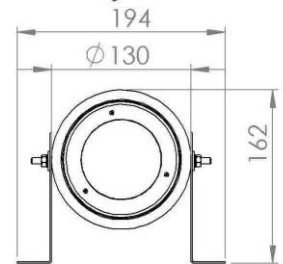

### LED HELIDECK FLOODLIGHT

HA-OSFX L12 is a Helideck Floodlight for Zone 2

MATERIAL	Marine grade aluminium (Powder coated)
COLOUR	RAL 9006 (metallic grey)
DIMENSIONS	277x194x162mm
WEIGHT	5 Kg
FRONT COVER	10mm safety glass EN 12150
OPTICS	Borosilicate glass
CABLE	Extension power cord (50cm) to a junction box with 2x M20 cable gland (M25 cable gland optional)
POWER CONSUMPTION	10 W
POWER SUPPLY	85-277 VAC, 50/60Hz
LIGHT SOURCE	LED
LIGHT OUTPUT	>15.000 Cd
INGRESS PROTECTION	IP 67
COMPLIANCES	ICAO Annex 14 Vol. II Heliports EASA ADR Heliports UK CAP 437 ATEX Zone 2
HS CODE (CUSTOMS TARIFF)	94054031