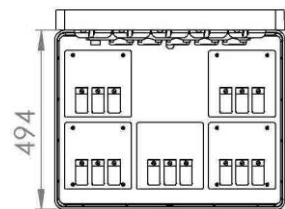

ENCLOSURE	Polypropylene copolymer casing
DIMENSIONS	616x494x222 mm
WEIGHT	16 kg (without HA-PL5 portable lights) 50 kg (with 5 pcs. HA-PL5 portable lights)
COLOUR	Black
POWER SUPPLY	100-240VAC
CABLE	2,5m with europlug
POWER CONSUMPTION	Max. 285W
CHARGING TIME	< 8 hours
INGRESS PROTECTION	IP67
HS CODE (CUSTOMS TARIFF)	85044093