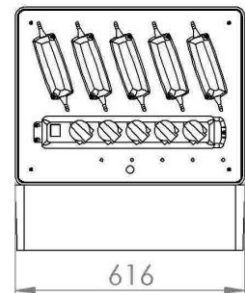

## HA-PL5 CHARGER STATION-5

ENCLOSURE	Polypropylene copolymer casing
DIMENSIONS	616x494x222 mm
WEIGHT	16 kg (without HA-PL5 portable lights) 50 kg (with 5 pcs. HA-PL5 portable lights)
COLOUR	Black
POWER SUPPLY	100-240VAC
CABLE	2,5m with europlug
POWER CONSUMPTION	Max. 285W
CHARGING TIME	< 8 hours
INGRESS PROTECTION	IP67
HS CODE (CUSTOMS TARIFF)	85044093